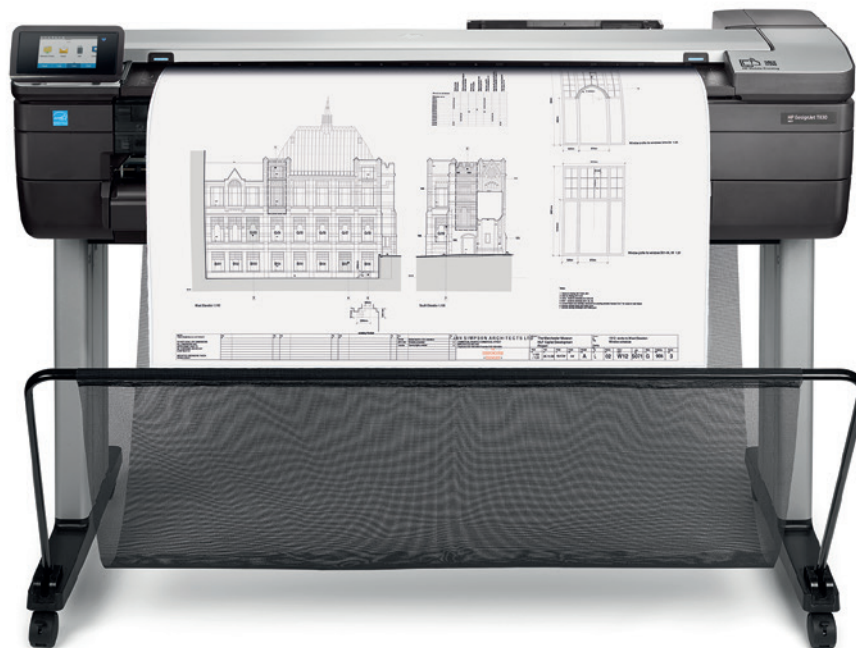

HP DesignJet T830 Multifunction Printer

Multifunction reinvented—built-in scanner at an unbeatable price¹

Print, scan, copy, and share—robust, compact 36-inch Wi-Fi MFP for office and construction